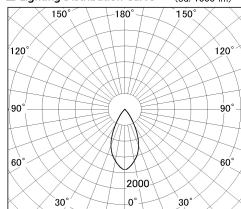

Installation	Recessed mount
Type	Cledy versa L-G Antiglare (DD126_AG-LX)
Fixture wattage	14W
Beam angle	48deg
Color Temp.	4000K
CRI	Ra>90
Luminous	1173 lm
Body	Die-castaluminumalloy
Body finish	N/A
Trim finish	White
Reflector finish	Mirror
IP Rate	IP20
Light source	COB module
Input Voltage	AC220~240V
Dimming Type	Non-Dimmable
Certificate	CE,CCC
Cut Hole	100mm

■ Lighting Distribution Curve (cd./1000 lm)