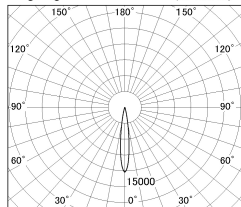

Installation	Recessed mount
Type	Cledy versa L-G Antiglare (DD126_AG-LX)
Fixture wattage	7.4W
Beam angle	14deg
Color Temp.	4000K
CRI	Ra>90
Luminous	590 lm
Body	Die-castaluminumalloy
Body finish	N/A
Trim finish	White
Reflector finish	Mirror
IP Rate	IP20
Light source	COB module
Input Voltage	AC220~240V
Dimming Type	Non-Dimmable
Certificate	CE,CCC
Cut Hole	100mm

■ Lighting Distribution Curve (cd./1000 lm)