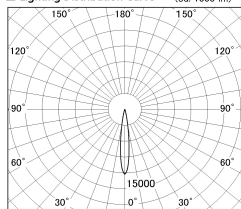

Installation	Recessed mount
Type	Cledy versa L-G Antiglare (DD126_AG-LX)
Fixture wattage	7.4W
Beam angle	14deg
Color Temp.	4000K
CRI	Ra>90
Luminous	590 lm
Body	Die-castaluminumalloy
Body finish	N/A
Trim finish	White
Reflector finish	Mirror
IP Rate	IP20
Light source	COB module
Input Voltage	AC220~240V
Dimming Type	Non-Dimmable
Certificate	CE,CCC
Cut Hole	100mm

■ Lighting Distribution Curve (cd./1000 lm)