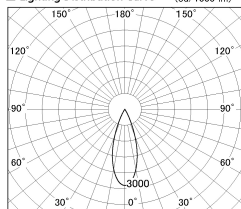

Installation	Recessed mount
Type	Cledy versa L-G Antiglare (DD126_AG-LX)
Fixture wattage	7.4W
Beam angle	34deg
Color Temp.	4000K
CRI	Ra>90
Luminous	625 lm
Body	Die-castaluminumalloy
Body finish	N/A
Trim finish	White
Reflector finish	Mirror
IP Rate	IP20
Light source	COB module
Input Voltage	AC220~240V
Dimming Type	Non-Dimmable
Certificate	CE,CCC
Cut Hole	100mm

■ Lighting Distribution Curve (cd./1000 lm)