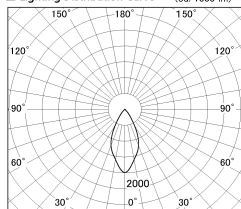

Installation	Recessed mount
Type	Cledy versa L-G Antiglare (DD126_AG-LX)
Fixture wattage	7.4W
Beam angle	48deg
Color Temp.	4000K
CRI	Ra>90
Luminous	591 lm
Body	Die-castaluminumalloy
Body finish	N/A
Trim finish	White
Reflector finish	Mirror
IP Rate	IP20
Light source	COB module
Input Voltage	AC220~240V
Dimming Type	Non-Dimmable
Certificate	CE,CCC
Cut Hole	100mm

■ Lighting Distribution Curve (cd./1000 lm)