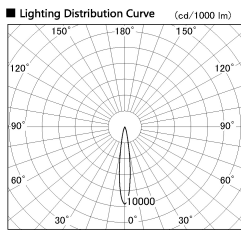

Item no. DD126-4015MB9027-LX

Series Name: Cledy versa L-G Antiglare
(DD126_AG-LX)

■ Direct Horizontal Illuminance DD126-4015MB9027-LX

φ	Illuminance Angle	Beam Angle	Vertical Illuminance(lx)
	14°	15°	118450
240	5000lx		29610
1	2000lx		13160
490	1000lx		7400
2	500lx		4740
730			3290
3			2420
980			1850
m			

Installation	Recessed mount
Type	Cledy versa L-G Antiglare (DD126_AG-LX)
Fixture wattage	38.5W
Beam angle	15deg
Color Temp.	2700K
CRI	Ra>90
Luminous	3036 lm
Body	Die-castaluminumalloy
Body finish	N/A
Trim finish	Black
Reflector finish	Mirror
IP Rate	IP20
Light source	COB module
Input Voltage	AC220~240V
Dimming Type	Non-Dimmable
Certificate	CE,CCC
Cut Hole	150mm