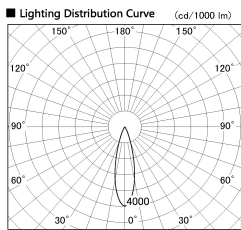

Item no. DD126-4025MB9027-LX

Series Name: Cledy versa L-G Antiglare  
(DD126\_AG-LX)

Installation	Recessed mount
Type	Cledy versa L-G Antiglare (DD126_AG-LX)
Fixture wattage	38.5W
Beam angle	27deg
Color Temp.	2700K
CRI	Ra>90
Luminous	3214 lm
Body	Die-castaluminumalloy
Body finish	N/A
Trim finish	Black
Reflector finish	Mirror
IP Rate	IP20
Light source	COB module
Input Voltage	AC220~240V
Dimming Type	Non-Dimmable
Certificate	CE,CCC
Cut Hole	150mm