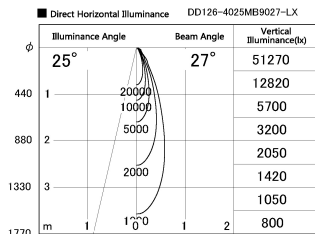

Item no. DD126-4025MB9027-LX

Series Name: Cledy versa L-G Antiglare  
(DD126\_AG-LX)

Installation	Recessed mount
Type	Cledy versa L-G Antiglare (DD126_AG-LX)
Fixture wattage	38.5W
Beam angle	27deg
Color Temp.	2700K
CRI	Ra>90
Luminous	3214 lm
Body	Die-castaluminumalloy
Body finish	N/A
Trim finish	Black
Reflector finish	Mirror
IP Rate	IP20
Light source	COB module
Input Voltage	AC220~240V
Dimming Type	Non-Dimmable
Certificate	CE,CCC
Cut Hole	150mm