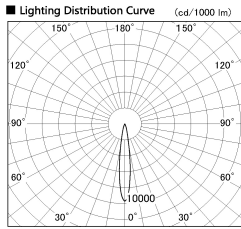

Item no. DD126-3715MB9027-LX

Series Name: Cledy versa L-G Antiglare
(DD126_AG-LX)

■ Direct Horizontal Illuminance DD126-3715MB9027-LX

| φ | Illuminance Angle | Beam Angle | Vertical Illuminance(lx) |
|-----|-------------------|------------|--------------------------|
| | 14° | 15° | 113100 |
| 240 | 5000lx | | 28280 |
| 1 | 2000lx | | 12570 |
| 490 | 1000lx | | 7070 |
| 2 | 500lx | | 4520 |
| 730 | | | 3140 |
| 3 | | | 2310 |
| 980 | | | 1770 |
| m | 2.0 | 2 | |

| | |
|------------------|--|
| Installation | Recessed mount |
| Type | Cledy versa L-G Antiglare (DD126_AG-LX) |
| Fixture wattage | 35.5W |
| Beam angle | 15deg |
| Color Temp. | 2700K |
| CRI | Ra>90 |
| Luminous | 2899 lm |
| Body | Die-castaluminumalloy |
| Body finish | N/A |
| Trim finish | Black |
| Reflector finish | Mirror |
| IP Rate | IP20 |
| Light source | COB module |
| Input Voltage | AC220~240V |
| Dimming Type | Non-Dimmable |
| Certificate | CE,CCC |
| Cut Hole | 150mm |