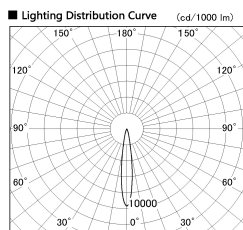

Item no. DD126-3715MB9027-LX

Series Name: Cledy versa L-G Antiglare  
(DD126\_AG-LX)

Installation	Recessed mount
Type	Cledy versa L-G Antiglare (DD126_AG-LX)
Fixture wattage	35.5W
Beam angle	15deg
Color Temp.	2700K
CRI	Ra>90
Luminous	2899 lm
Body	Die-castaluminumalloy
Body finish	N/A
Trim finish	Black
Reflector finish	Mirror
IP Rate	IP20
Light source	COB module
Input Voltage	AC220~240V
Dimming Type	Non-Dimmable
Certificate	CE,CCC
Cut Hole	150mm

■ Direct Horizontal Illuminance DD126-3715MB9027-LX

φ	Illuminance Angle	Beam Angle	Vertical Illuminance(lx)
	14°	15°	113100
240	50000		28280
1	20000		12570
490	10000		7070
2	5000		4520
730			3140
3			2310
980			1770
m	2.0	1	2