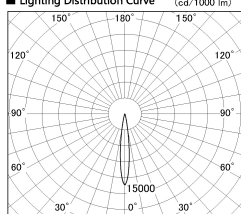

Installation	Recessed mount
Type	Cledy versa L-G Antiglare (DD126_AG-LX)
Fixture wattage	24W
Beam angle	14deg
Color Temp.	2700K
CRI	Ra>90
Luminous	1633 lm
Body	Die-castaluminumalloy
Body finish	N/A
Trim finish	Black
Reflector finish	Mirror
IP Rate	IP20
Light source	COB module
Input Voltage	AC220~240V
Dimming Type	Non-Dimmable
Certificate	CE,CCC
Cut Hole	125mm

■ Lighting Distribution Curve (cd./1000 lm)