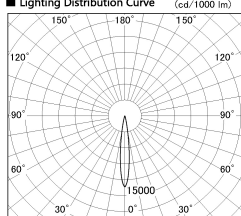

Installation	Recessed mount
Type	Cledy versa L-G Antiglare (DD126_AG-LX)
Fixture wattage	24W
Beam angle	14deg
Color Temp.	2700K
CRI	Ra>90
Luminous	1633 lm
Body	Die-castaluminumalloy
Body finish	N/A
Trim finish	Black
Reflector finish	Mirror
IP Rate	IP20
Light source	COB module
Input Voltage	AC220~240V
Dimming Type	Non-Dimmable
Certificate	CE,CCC
Cut Hole	125mm

■ Lighting Distribution Curve (cd./1000 lm)