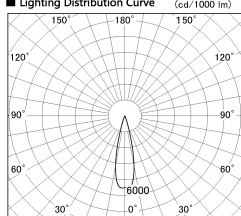

Installation	Recessed mount
Type	Cledy versa L-G Antiglare (DD126_AG-LX)
Fixture wattage	24W
Beam angle	25deg
Color Temp.	2700K
CRI	Ra>90
Luminous	1782 lm
Body	Die-castaluminumalloy
Body finish	N/A
Trim finish	Black
Reflector finish	Mirror
IP Rate	IP20
Light source	COB module
Input Voltage	AC220~240V
Dimming Type	Non-Dimmable
Certificate	CE,CCC
Cut Hole	125mm

■ Lighting Distribution Curve (cd./1000 lm)