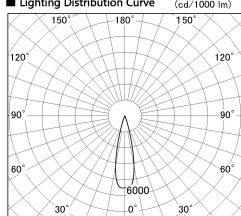

Installation	Recessed mount
Type	Cledy versa L-G Antiglare (DD126_AG-LX)
Fixture wattage	24W
Beam angle	25deg
Color Temp.	2700K
CRI	Ra>90
Luminous	1782 lm
Body	Die-cast aluminum alloy
Body finish	N/A
Trim finish	Black
Reflector finish	Mirror
IP Rate	IP20
Light source	COB module
Input Voltage	AC220~240V
Dimming Type	Non-Dimmable
Certificate	CE,CCC
Cut Hole	125mm

■ Lighting Distribution Curve (cd./1000 lm)