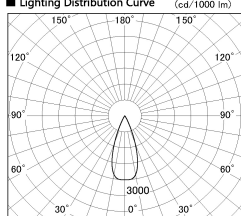

Installation	Recessed mount
Type	Cledy versa L-G Antiglare (DD126_AG-LX)
Fixture wattage	24W
Beam angle	38deg
Color Temp.	2700K
CRI	Ra>90
Luminous	1799 lm
Body	Die-castaluminumalloy
Body finish	N/A
Trim finish	Black
Reflector finish	Mirror
IP Rate	IP20
Light source	COB module
Input Voltage	AC220~240V
Dimming Type	Non-Dimmable
Certificate	CE,CCC
Cut Hole	125mm

■ Lighting Distribution Curve (cd./1000 lm)