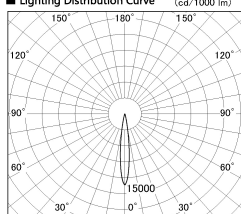

Installation	Recessed mount
Type	Cledy versa L-G Antiglare (DD126_AG-LX)
Fixture wattage	18.6W
Beam angle	14deg
Color Temp.	2700K
CRI	Ra>90
Luminous	1306 lm
Body	Die-castaluminumalloy
Body finish	N/A
Trim finish	Black
Reflector finish	Mirror
IP Rate	IP20
Light source	COB module
Input Voltage	AC220~240V
Dimming Type	Non-Dimmable
Certificate	CE,CCC
Cut Hole	125mm

■ Lighting Distribution Curve (cd./1000 lm)

Illuminance Angle	Beam Angle	Vertical Illuminance(lx)
13°	14°	70220
220	1	17560
450	2	7800
680	3	4390
910	m	2810
	1	1950
	0	1430
	1	1100
	2