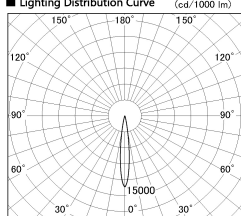

Installation	Recessed mount
Type	Cledy versa L-G Antiglare (DD126_AG-LX)
Fixture wattage	18.6W
Beam angle	14deg
Color Temp.	2700K
CRI	Ra>90
Luminous	1306 lm
Body	Die-castaluminumalloy
Body finish	N/A
Trim finish	Black
Reflector finish	Mirror
IP Rate	IP20
Light source	COB module
Input Voltage	AC220~240V
Dimming Type	Non-Dimmable
Certificate	CE,CCC
Cut Hole	125mm

■ Lighting Distribution Curve (cd./1000 lm)

Illuminance Angle	Beam Angle	Vertical Illuminance(lx)
13°	14°	70220
1		17560
20000		7800
10000		4390
450		2810
2		1950
5000		1430
680		1100
3		
2000		
910		
m