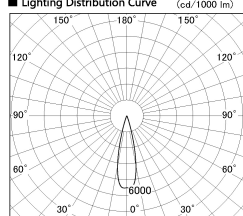

Installation	Recessed mount
Type	Cledy versa L-G Antiglare (DD126_AG-LX)
Fixture wattage	18.6W
Beam angle	25deg
Color Temp.	2700K
CRI	Ra>90
Luminous	1428 lm
Body	Die-castaluminumalloy
Body finish	N/A
Trim finish	Black
Reflector finish	Mirror
IP Rate	IP20
Light source	COB module
Input Voltage	AC220~240V
Dimming Type	Non-Dimmable
Certificate	CE,CCC
Cut Hole	125mm

■ Lighting Distribution Curve (cd./1000 lm)