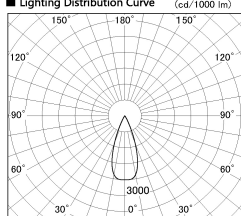

Installation	Recessed mount
Type	Cledy versa L-G Antiglare (DD126_AG-LX)
Fixture wattage	18.6W
Beam angle	38deg
Color Temp.	2700K
CRI	Ra>90
Luminous	1450 lm
Body	Die-castaluminumalloy
Body finish	N/A
Trim finish	Black
Reflector finish	Mirror
IP Rate	IP20
Light source	COB module
Input Voltage	AC220~240V
Dimming Type	Non-Dimmable
Certificate	CE,CCC
Cut Hole	125mm

■ Lighting Distribution Curve (cd./1000 lm)