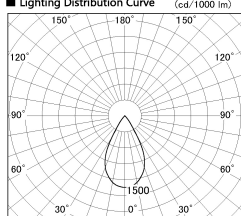

Installation	Recessed mount
Type	Cledy versa L-G Antiglare (DD126_AG-LX)
Fixture wattage	18.6W
Beam angle	55deg
Color Temp.	2700K
CRI	Ra>90
Luminous	1338 lm
Body	Die-castaluminumalloy
Body finish	N/A
Trim finish	Black
Reflector finish	Mirror
IP Rate	IP20
Light source	COB module
Input Voltage	AC220~240V
Dimming Type	Non-Dimmable
Certificate	CE,CCC
Cut Hole	125mm

■ Lighting Distribution Curve (cd./1000 lm)