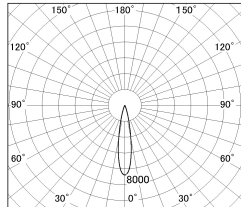

Installation	Recessed mount
Type	Cledy versa L-G Antiglare (DD126_AG-LX)
Fixture wattage	14W
Beam angle	19deg
Color Temp.	2700K
CRI	Ra>90
Luminous	1038 lm
Body	Die-castaluminumalloy
Body finish	N/A
Trim finish	Black
Reflector finish	Mirror
IP Rate	IP20
Light source	COB module
Input Voltage	AC220~240V
Dimming Type	Non-Dimmable
Certificate	CE,CCC
Cut Hole	100mm

■ Lighting Distribution Curve (cd/1000 lm)