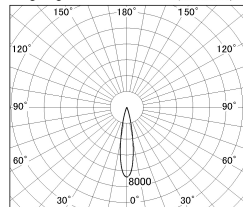

Installation	Recessed mount
Type	Cledy versa L-G Antiglare (DD126_AG-LX)
Fixture wattage	14W
Beam angle	19deg
Color Temp.	2700K
CRI	Ra>90
Luminous	1038 lm
Body	Die-castaluminumalloy
Body finish	N/A
Trim finish	Black
Reflector finish	Mirror
IP Rate	IP20
Light source	COB module
Input Voltage	AC220~240V
Dimming Type	Non-Dimmable
Certificate	CE,CCC
Cut Hole	100mm

■ Lighting Distribution Curve (cd/1000 lm)