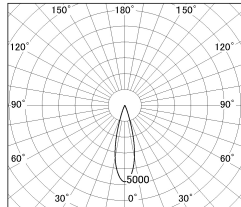

Installation	Recessed mount
Type	Cledy versa L-G Antiglare (DD126_AG-LX)
Fixture wattage	14W
Beam angle	26deg
Color Temp.	2700K
CRI	Ra>90
Luminous	1168 lm
Body	Die-castaluminumalloy
Body finish	N/A
Trim finish	Black
Reflector finish	Mirror
IP Rate	IP20
Light source	COB module
Input Voltage	AC220~240V
Dimming Type	Non-Dimmable
Certificate	CE,CCC
Cut Hole	100mm

■ Lighting Distribution Curve (cd/1000 lm)

φ	Illuminance Angle	Beam Angle	Vertical Illuminance (lx)
440	25°	26°	22630
1			5660
880			2510
1330			1410
1770			910
			630
			460
			350