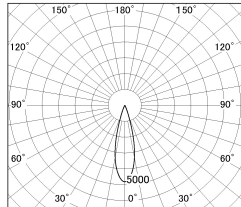

Installation	Recessed mount
Type	Cledy versa L-G Antiglare (DD126_AG-LX)
Fixture wattage	14W
Beam angle	26deg
Color Temp.	2700K
CRI	Ra>90
Luminous	1168 lm
Body	Die-cast aluminum alloy
Body finish	N/A
Trim finish	Black
Reflector finish	Mirror
IP Rate	IP20
Light source	COB module
Input Voltage	AC220~240V
Dimming Type	Non-Dimmable
Certificate	CE,CCC
Cut Hole	100mm

■ Lighting Distribution Curve (cd/1000 lm)

φ	Illuminance Angle	Beam Angle	Vertical Illuminance (lx)
440	25°	26°	22630
1			5660
880			2510
1330			1410
1770			910
			630
			460
			350