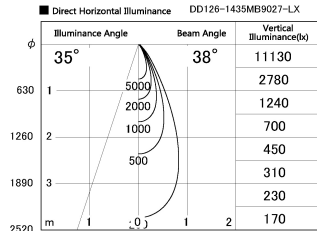

Item no. DD126-1435MB9027-LX

Series Name: Cledy versa L-G Antiglare  
(DD126\_AG-LX)

Installation	Recessed mount
Type	Cledy versa L-G Antiglare (DD126_AG-LX)
Fixture wattage	14W
Beam angle	38deg
Color Temp.	2700K
CRI	Ra>90
Luminous	1117 lm
Body	Die-cast aluminum alloy
Body finish	N/A
Trim finish	Black
Reflector finish	Mirror
IP Rate	IP20
Light source	COB module
Input Voltage	AC220~240V
Dimming Type	Non-Dimmable
Certificate	CE,CCC
Cut Hole	100mm