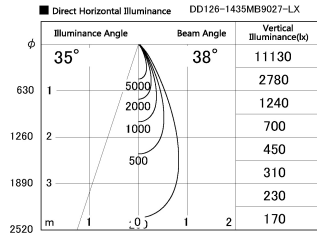

Item no. DD126-1435MB9027-LX

Series Name: Cledy versa L-G Antiglare
(DD126_AG-LX)

Installation	Recessed mount
Type	Cledy versa L-G Antiglare (DD126_AG-LX)
Fixture wattage	14W
Beam angle	38deg
Color Temp.	2700K
CRI	Ra>90
Luminous	1117 lm
Body	Die-cast aluminum alloy
Body finish	N/A
Trim finish	Black
Reflector finish	Mirror
IP Rate	IP20
Light source	COB module
Input Voltage	AC220~240V
Dimming Type	Non-Dimmable
Certificate	CE,CCC
Cut Hole	100mm