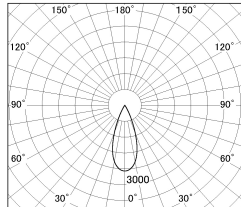

Installation	Recessed mount
Type	Cledy versa L-G Antiglare (DD126_AG-LX)
Fixture wattage	14W
Beam angle	38deg
Color Temp.	2700K
CRI	Ra>90
Luminous	1117 lm
Body	Die-cast aluminum alloy
Body finish	N/A
Trim finish	Black
Reflector finish	Mirror
IP Rate	IP20
Light source	COB module
Input Voltage	AC220~240V
Dimming Type	Non-Dimmable
Certificate	CE,CCC
Cut Hole	100mm

■ Lighting Distribution Curve (cd/1000 lm)