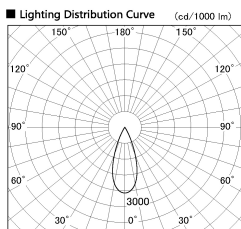

Item no. DD126-1435MB9027-LX

Series Name: Cledy versa L-G Antiglare  
(DD126\_AG-LX)

Installation	Recessed mount
Type	Cledy versa L-G Antiglare (DD126_AG-LX)
Fixture wattage	14W
Beam angle	38deg
Color Temp.	2700K
CRI	Ra>90
Luminous	1117 lm
Body	Die-cast aluminum alloy
Body finish	N/A
Trim finish	Black
Reflector finish	Mirror
IP Rate	IP20
Light source	COB module
Input Voltage	AC220~240V
Dimming Type	Non-Dimmable
Certificate	CE,CCC
Cut Hole	100mm