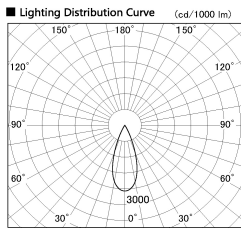

Item no. DD126-1435MB9027-LX

Series Name: Cledy versa L-G Antiglare
(DD126_AG-LX)

Installation	Recessed mount
Type	Cledy versa L-G Antiglare (DD126_AG-LX)
Fixture wattage	14W
Beam angle	38deg
Color Temp.	2700K
CRI	Ra>90
Luminous	1117 lm
Body	Die-cast aluminum alloy
Body finish	N/A
Trim finish	Black
Reflector finish	Mirror
IP Rate	IP20
Light source	COB module
Input Voltage	AC220~240V
Dimming Type	Non-Dimmable
Certificate	CE,CCC
Cut Hole	100mm