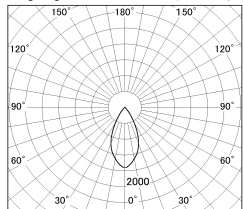

Installation	Recessed mount
Type	Cledy versa L-G Antiglare (DD126_AG-LX)
Fixture wattage	14W
Beam angle	48deg
Color Temp.	2700K
CRI	Ra>90
Luminous	1063 lm
Body	Die-castaluminumalloy
Body finish	N/A
Trim finish	Black
Reflector finish	Mirror
IP Rate	IP20
Light source	COB module
Input Voltage	AC220~240V
Dimming Type	Non-Dimmable
Certificate	CE,CCC
Cut Hole	100mm

■ Lighting Distribution Curve (cd/1000 lm)