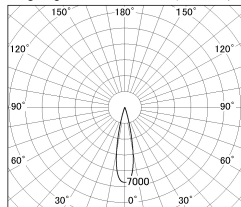

Installation	Recessed mount
Type	Cledy versa L-G Antiglare (DD126_AG-LX)
Fixture wattage	7.4W
Beam angle	22deg
Color Temp.	2700K
CRI	Ra>90
Luminous	591 lm
Body	Die-castaluminumalloy
Body finish	N/A
Trim finish	Black
Reflector finish	Mirror
IP Rate	IP20
Light source	COB module
Input Voltage	AC220~240V
Dimming Type	Non-Dimmable
Certificate	CE,CCC
Cut Hole	100mm

■ Lighting Distribution Curve (cd/1000 lm)

φ	Illuminance Angle	Beam Angle	Vertical Illuminance (lx)
	21°	22°	15720
370			3930
740			1750
1110			980
1480			630
			440
			320
			250