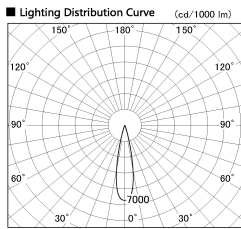

Item no. DD126-0825MB9027-LX

Series Name: Cledy versa L-G Antiglare
(DD126_AG-LX)

Installation	Recessed mount
Type	Cledy versa L-G Antiglare (DD126_AG-LX)
Fixture wattage	7.4W
Beam angle	22deg
Color Temp.	2700K
CRI	Ra>90
Luminous	591 lm
Body	Die-castaluminumalloy
Body finish	N/A
Trim finish	Black
Reflector finish	Mirror
IP Rate	IP20
Light source	COB module
Input Voltage	AC220~240V
Dimming Type	Non-Dimmable
Certificate	CE,CCC
Cut Hole	100mm