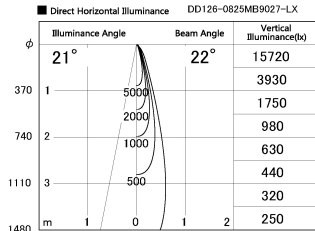

Item no. DD126-0825MB9027-LX

Series Name: Cledy versa L-G Antiglare
(DD126_AG-LX)

Installation	Recessed mount
Type	Cledy versa L-G Antiglare (DD126_AG-LX)
Fixture wattage	7.4W
Beam angle	22deg
Color Temp.	2700K
CRI	Ra>90
Luminous	591 lm
Body	Die-castaluminumalloy
Body finish	N/A
Trim finish	Black
Reflector finish	Mirror
IP Rate	IP20
Light source	COB module
Input Voltage	AC220~240V
Dimming Type	Non-Dimmable
Certificate	CE,CCC
Cut Hole	100mm