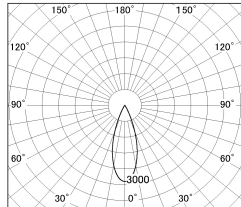

Installation	Recessed mount
Type	Cledy versa L-G Antiglare (DD126_AG-LX)
Fixture wattage	7.4W
Beam angle	34deg
Color Temp.	2700K
CRI	Ra>90
Luminous	566 lm
Body	Die-cast aluminum alloy
Body finish	N/A
Trim finish	Black
Reflector finish	Mirror
IP Rate	IP20
Light source	COB module
Input Voltage	AC220~240V
Dimming Type	Non-Dimmable
Certificate	CE,CCC
Cut Hole	100mm

■ Lighting Distribution Curve (cd/1000 lm)