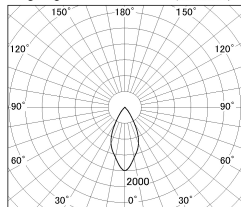

Installation	Recessed mount
Type	Cledy versa L-G Antiglare (DD126_AG-LX)
Fixture wattage	7.4W
Beam angle	48deg
Color Temp.	2700K
CRI	Ra>90
Luminous	536 lm
Body	Die-castaluminumalloy
Body finish	N/A
Trim finish	Black
Reflector finish	Mirror
IP Rate	IP20
Light source	COB module
Input Voltage	AC220~240V
Dimming Type	Non-Dimmable
Certificate	CE,CCC
Cut Hole	100mm

■ Lighting Distribution Curve (cd/1000 lm)