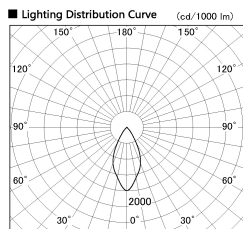

Item no. DD126-0855MB9027-LX

Series Name: Cledy versa L-G Antiglare
(DD126_AG-LX)

Installation	Recessed mount
Type	Cledy versa L-G Antiglare (DD126_AG-LX)
Fixture wattage	7.4W
Beam angle	48deg
Color Temp.	2700K
CRI	Ra>90
Luminous	536 lm
Body	Die-castaluminumalloy
Body finish	N/A
Trim finish	Black
Reflector finish	Mirror
IP Rate	IP20
Light source	COB module
Input Voltage	AC220~240V
Dimming Type	Non-Dimmable
Certificate	CE,CCC
Cut Hole	100mm