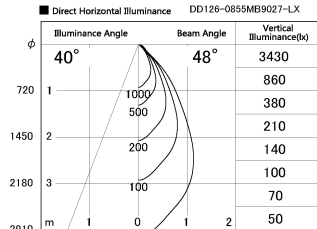

Item no. DD126-0855MB9027-LX

Series Name: Cledy versa L-G Antiglare
(DD126_AG-LX)

Installation	Recessed mount
Type	Cledy versa L-G Antiglare (DD126_AG-LX)
Fixture wattage	7.4W
Beam angle	48deg
Color Temp.	2700K
CRI	Ra>90
Luminous	536 lm
Body	Die-castaluminumalloy
Body finish	N/A
Trim finish	Black
Reflector finish	Mirror
IP Rate	IP20
Light source	COB module
Input Voltage	AC220~240V
Dimming Type	Non-Dimmable
Certificate	CE,CCC
Cut Hole	100mm