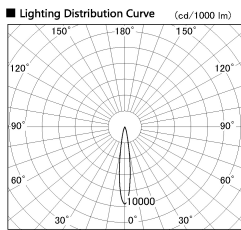

Item no. DD126-4015MB9030-LX

Series Name: Cledy versa L-G Antiglare
(DD126_AG-LX)

■ Direct Horizontal Illuminance DD126-4015MB9030-LX

φ	Illuminance Angle	Beam Angle	Vertical Illuminance(lx)
	14°	15°	123360
240	5000		30840
1	20000		13710
490	10000		7710
2	5000		4930
730			3430
3			2520
980			1930
m			

Installation	Recessed mount
Type	Cledy versa L-G Antiglare (DD126_AG-LX)
Fixture wattage	38.5W
Beam angle	15deg
Color Temp.	3000K
CRI	Ra>90
Luminous	3162 lm
Body	Die-castaluminumalloy
Body finish	N/A
Trim finish	Black
Reflector finish	Mirror
IP Rate	IP20
Light source	COB module
Input Voltage	AC220~240V
Dimming Type	Non-Dimmable
Certificate	CE,CCC
Cut Hole	150mm