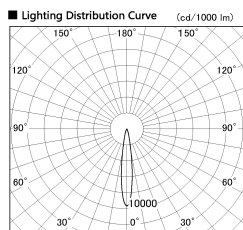

Item no. DD126-4015MB9030-LX

Series Name: Cledy versa L-G Antiglare  
(DD126\_AG-LX)

Installation	Recessed mount
Type	Cledy versa L-G Antiglare (DD126_AG-LX)
Fixture wattage	38.5W
Beam angle	15deg
Color Temp.	3000K
CRI	Ra>90
Luminous	3162 lm
Body	Die-castaluminumalloy
Body finish	N/A
Trim finish	Black
Reflector finish	Mirror
IP Rate	IP20
Light source	COB module
Input Voltage	AC220~240V
Dimming Type	Non-Dimmable
Certificate	CE,CCC
Cut Hole	150mm

■ Direct Horizontal Illuminance DD126-4015MB9030-LX

φ	Illuminance Angle	Beam Angle	Vertical Illuminance(lx)
	14°	15°	123360
240	5000		30840
1	2000		13710
490	1000		7710
2	500		4930
730			3430
3			2520
980			1930
m			