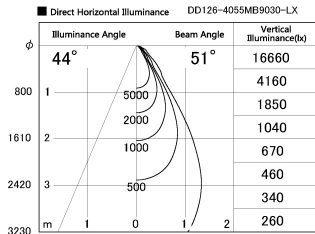

Item no. DD126-4055MB9030-LX

Series Name: Cledy versa L-G Antiglare
(DD126_AG-LX)

Installation	Recessed mount
Type	Cledy versa L-G Antiglare (DD126_AG-LX)
Fixture wattage	38.5W
Beam angle	51deg
Color Temp.	3000K
CRI	Ra>90
Luminous	2837 lm
Body	Die-castaluminumalloy
Body finish	N/A
Trim finish	Black
Reflector finish	Mirror
IP Rate	IP20
Light source	COB module
Input Voltage	AC220~240V
Dimming Type	Non-Dimmable
Certificate	CE,CCC
Cut Hole	150mm