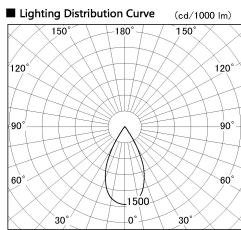

Item no. DD126-4055MB9030-LX

Series Name: Cledy versa L-G Antiglare
(DD126_AG-LX)

Installation	Recessed mount
Type	Cledy versa L-G Antiglare (DD126_AG-LX)
Fixture wattage	38.5W
Beam angle	51deg
Color Temp.	3000K
CRI	Ra>90
Luminous	2837 lm
Body	Die-castaluminumalloy
Body finish	N/A
Trim finish	Black
Reflector finish	Mirror
IP Rate	IP20
Light source	COB module
Input Voltage	AC220~240V
Dimming Type	Non-Dimmable
Certificate	CE,CCC
Cut Hole	150mm