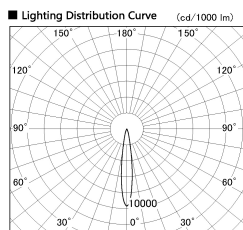

Item no. DD126-3715MB9030-LX

Series Name: Cledy versa L-G Antiglare
(DD126_AG-LX)

Installation	Recessed mount
Type	Cledy versa L-G Antiglare (DD126_AG-LX)
Fixture wattage	35.5W
Beam angle	15deg
Color Temp.	3000K
CRI	Ra>90
Luminous	3020 lm
Body	Die-castaluminumalloy
Body finish	N/A
Trim finish	Black
Reflector finish	Mirror
IP Rate	IP20
Light source	COB module
Input Voltage	AC220~240V
Dimming Type	Non-Dimmable
Certificate	CE,CCC
Cut Hole	150mm

■ Direct Horizontal Illuminance DD126-3715MB9030-LX

φ	Illuminance Angle	Beam Angle	Vertical Illuminance(lx)
	14°	15°	117820
240	5000lx		29460
1	2000lx		13090
490	1000lx		7360
2	500lx		4710
730			3270
3			2400
980			1840
m			