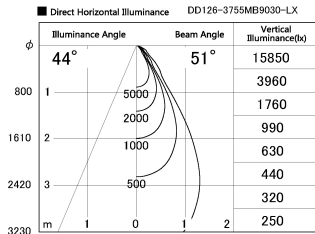

Item no. DD126-3755MB9030-LX

Series Name: Cledy versa L-G Antiglare
(DD126_AG-LX)

Installation	Recessed mount
Type	Cledy versa L-G Antiglare (DD126_AG-LX)
Fixture wattage	35.5W
Beam angle	51deg
Color Temp.	3000K
CRI	Ra>90
Luminous	2703 lm
Body	Die-castaluminumalloy
Body finish	N/A
Trim finish	Black
Reflector finish	Mirror
IP Rate	IP20
Light source	COB module
Input Voltage	AC220~240V
Dimming Type	Non-Dimmable
Certificate	CE,CCC
Cut Hole	150mm