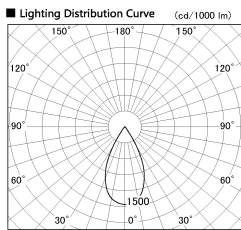

Item no. DD126-3755MB9030-LX

Series Name: Cledy versa L-G Antiglare
(DD126_AG-LX)

Installation	Recessed mount
Type	Cledy versa L-G Antiglare (DD126_AG-LX)
Fixture wattage	35.5W
Beam angle	51deg
Color Temp.	3000K
CRI	Ra>90
Luminous	2703 lm
Body	Die-castaluminumalloy
Body finish	N/A
Trim finish	Black
Reflector finish	Mirror
IP Rate	IP20
Light source	COB module
Input Voltage	AC220~240V
Dimming Type	Non-Dimmable
Certificate	CE,CCC
Cut Hole	150mm