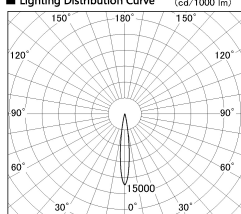

Installation	Recessed mount
Type	Cledy versa L-G Antiglare (DD126_AG-LX)
Fixture wattage	24W
Beam angle	14deg
Color Temp.	3000K
CRI	Ra>90
Luminous	1701 lm
Body	Die-castaluminumalloy
Body finish	N/A
Trim finish	Black
Reflector finish	Mirror
IP Rate	IP20
Light source	COB module
Input Voltage	AC220~240V
Dimming Type	Non-Dimmable
Certificate	CE,CCC
Cut Hole	125mm

■ Lighting Distribution Curve (cd./1000 lm)