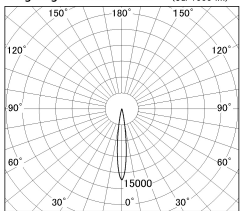

■ Lighting Distribution Curve (cd./1000 lm)