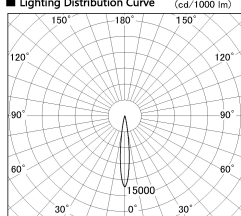

Installation	Recessed mount
Type	Cledy versa L-G Antiglare (DD126_AG-LX)
Fixture wattage	24W
Beam angle	14deg
Color Temp.	3000K
CRI	Ra>90
Luminous	1701 lm
Body	Die-castaluminumalloy
Body finish	N/A
Trim finish	Black
Reflector finish	Mirror
IP Rate	IP20
Light source	COB module
Input Voltage	AC220~240V
Dimming Type	Non-Dimmable
Certificate	CE,CCC
Cut Hole	125mm

■ Lighting Distribution Curve (cd./1000 lm)