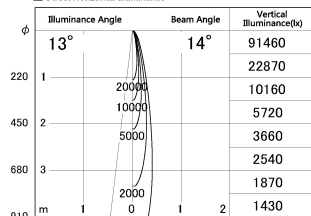

Item no. DD126-2515MB9030-LX

Series Name: Cledy versa L-G Antiglare
(DD126_AG-LX)

■ Lighting Distribution Curve (cd./1000 lm)

Installation	Recessed mount
Type	Cledy versa L-G Antiglare (DD126_AG-LX)
Fixture wattage	24W
Beam angle	14deg
Color Temp.	3000K
CRI	Ra>90
Luminous	1701 lm
Body	Die-castaluminumalloy
Body finish	N/A
Trim finish	Black
Reflector finish	Mirror
IP Rate	IP20
Light source	COB module
Input Voltage	AC220~240V
Dimming Type	Non-Dimmable
Certificate	CE,CCC
Cut Hole	125mm