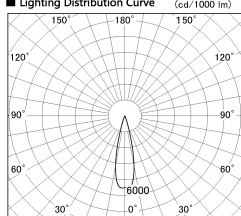

Installation	Recessed mount
Type	Cledy versa L-G Antiglare (DD126_AG-LX)
Fixture wattage	24W
Beam angle	25deg
Color Temp.	3000K
CRI	Ra>90
Luminous	1856 lm
Body	Die-castaluminumalloy
Body finish	N/A
Trim finish	Black
Reflector finish	Mirror
IP Rate	IP20
Light source	COB module
Input Voltage	AC220~240V
Dimming Type	Non-Dimmable
Certificate	CE,CCC
Cut Hole	125mm

■ Lighting Distribution Curve (cd./1000 lm)