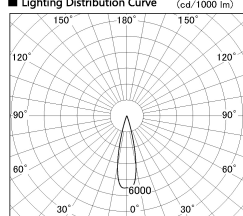

Installation	Recessed mount
Type	Cledy versa L-G Antiglare (DD126_AG-LX)
Fixture wattage	24W
Beam angle	25deg
Color Temp.	3000K
CRI	Ra>90
Luminous	1856 lm
Body	Die-castaluminumalloy
Body finish	N/A
Trim finish	Black
Reflector finish	Mirror
IP Rate	IP20
Light source	COB module
Input Voltage	AC220~240V
Dimming Type	Non-Dimmable
Certificate	CE,CCC
Cut Hole	125mm

■ Lighting Distribution Curve (cd./1000 lm)