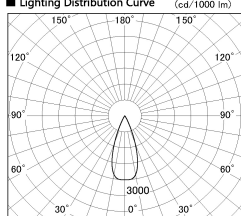

Installation	Recessed mount
Type	Cledy versa L-G Antiglare (DD126_AG-LX)
Fixture wattage	24W
Beam angle	38deg
Color Temp.	3000K
CRI	Ra>90
Luminous	1874 lm
Body	Die-castaluminumalloy
Body finish	N/A
Trim finish	Black
Reflector finish	Mirror
IP Rate	IP20
Light source	COB module
Input Voltage	AC220~240V
Dimming Type	Non-Dimmable
Certificate	CE,CCC
Cut Hole	125mm

■ Lighting Distribution Curve (cd./1000 lm)