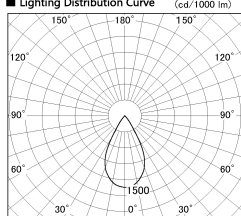

Installation	Recessed mount
Type	Cledy versa L-G Antiglare (DD126_AG-LX)
Fixture wattage	24W
Beam angle	55deg
Color Temp.	3000K
CRI	Ra>90
Luminous	1735 lm
Body	Die-castaluminumalloy
Body finish	N/A
Trim finish	Black
Reflector finish	Mirror
IP Rate	IP20
Light source	COB module
Input Voltage	AC220~240V
Dimming Type	Non-Dimmable
Certificate	CE,CCC
Cut Hole	125mm

■ Lighting Distribution Curve (cd./1000 lm)