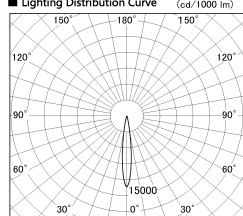

Installation	Recessed mount
Type	Cledy versa L-G Antiglare (DD126_AG-LX)
Fixture wattage	18.6W
Beam angle	14deg
Color Temp.	3000K
CRI	Ra>90
Luminous	1360 lm
Body	Die-castaluminumalloy
Body finish	N/A
Trim finish	Black
Reflector finish	Mirror
IP Rate	IP20
Light source	COB module
Input Voltage	AC220~240V
Dimming Type	Non-Dimmable
Certificate	CE,CCC
Cut Hole	125mm

■ Lighting Distribution Curve (cd./1000 lm)

Illuminance Angle	Beam Angle	Vertical Illuminance(lx)
13°	14°	73120
		18280
220	1	8120
450	2	4570
680	3	2920
910	m	2030
	1	1490
	0	1140