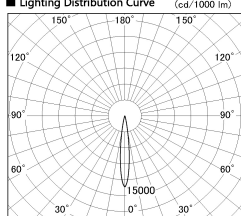

Installation	Recessed mount
Type	Cledy versa L-G Antiglare (DD126_AG-LX)
Fixture wattage	18.6W
Beam angle	14deg
Color Temp.	3000K
CRI	Ra>90
Luminous	1360 lm
Body	Die-castaluminumalloy
Body finish	N/A
Trim finish	Black
Reflector finish	Mirror
IP Rate	IP20
Light source	COB module
Input Voltage	AC220~240V
Dimming Type	Non-Dimmable
Certificate	CE,CCC
Cut Hole	125mm

■ Lighting Distribution Curve (cd./1000 lm)

Illuminance Angle	Beam Angle	Vertical Illuminance(lx)
13°	14°	73120
1		18280
20000		8120
10000		4570
5000		2920
2000		2030
1000		1490
500		1140