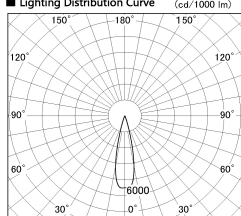

Installation	Recessed mount
Type	Cledy versa L-G Antiglare (DD126_AG-LX)
Fixture wattage	18.6W
Beam angle	25deg
Color Temp.	3000K
CRI	Ra>90
Luminous	1487 lm
Body	Die-castaluminumalloy
Body finish	N/A
Trim finish	Black
Reflector finish	Mirror
IP Rate	IP20
Light source	COB module
Input Voltage	AC220~240V
Dimming Type	Non-Dimmable
Certificate	CE,CCC
Cut Hole	125mm

■ Lighting Distribution Curve (cd./1000 lm)