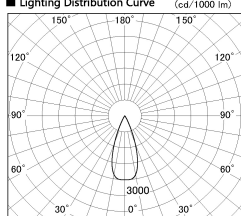

Installation	Recessed mount
Type	Cledy versa L-G Antiglare (DD126_AG-LX)
Fixture wattage	18.6W
Beam angle	38deg
Color Temp.	3000K
CRI	Ra>90
Luminous	1510 lm
Body	Die-castaluminumalloy
Body finish	N/A
Trim finish	Black
Reflector finish	Mirror
IP Rate	IP20
Light source	COB module
Input Voltage	AC220~240V
Dimming Type	Non-Dimmable
Certificate	CE,CCC
Cut Hole	125mm

■ Lighting Distribution Curve (cd./1000 lm)