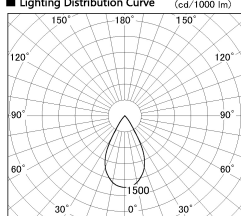

Installation	Recessed mount
Type	Cledy versa L-G Antiglare (DD126_AG-LX)
Fixture wattage	18.6W
Beam angle	55deg
Color Temp.	3000K
CRI	Ra>90
Luminous	1394 lm
Body	Die-castaluminumalloy
Body finish	N/A
Trim finish	Black
Reflector finish	Mirror
IP Rate	IP20
Light source	COB module
Input Voltage	AC220~240V
Dimming Type	Non-Dimmable
Certificate	CE,CCC
Cut Hole	125mm

■ Lighting Distribution Curve (cd./1000 lm)