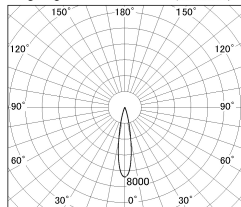

Installation	Recessed mount
Type	Cledy versa L-G Antiglare (DD126_AG-LX)
Fixture wattage	14W
Beam angle	19deg
Color Temp.	3000K
CRI	Ra>90
Luminous	1081 lm
Body	Die-castaluminumalloy
Body finish	N/A
Trim finish	Black
Reflector finish	Mirror
IP Rate	IP20
Light source	COB module
Input Voltage	AC220~240V
Dimming Type	Non-Dimmable
Certificate	CE,CCC
Cut Hole	100mm

■ Lighting Distribution Curve (cd/1000 lm)

φ	Illuminance Angle	Beam Angle	Vertical Illuminance(lx)		
330	19°	19°	30550		
1			7640		
660			3390		
1000			1910		
1330			1220		
			850		
			620		
m	1	0	1	2	480