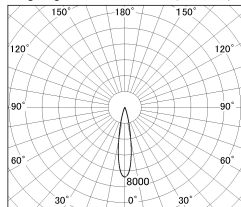

Installation	Recessed mount
Type	Cledy versa L-G Antiglare (DD126_AG-LX)
Fixture wattage	14W
Beam angle	19deg
Color Temp.	3000K
CRI	Ra>90
Luminous	1081 lm
Body	Die-castaluminumalloy
Body finish	N/A
Trim finish	Black
Reflector finish	Mirror
IP Rate	IP20
Light source	COB module
Input Voltage	AC220~240V
Dimming Type	Non-Dimmable
Certificate	CE,CCC
Cut Hole	100mm

■ Lighting Distribution Curve (cd/1000 lm)