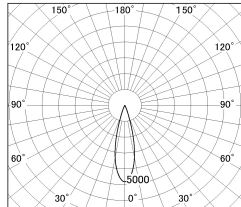

Installation	Recessed mount
Type	Cledy versa L-G Antiglare (DD126_AG-LX)
Fixture wattage	14W
Beam angle	26deg
Color Temp.	3000K
CRI	Ra>90
Luminous	1217 lm
Body	Die-castaluminumalloy
Body finish	N/A
Trim finish	Black
Reflector finish	Mirror
IP Rate	IP20
Light source	COB module
Input Voltage	AC220~240V
Dimming Type	Non-Dimmable
Certificate	CE,CCC
Cut Hole	100mm

■ Lighting Distribution Curve (cd/1000 lm)

φ	Illuminance Angle	Beam Angle	Vertical Illuminance (lx)
	25°	26°	23580
440			5890
1			2620
880			1470
2			940
1330			650
3			480
1770			370
m	1	0 1 2