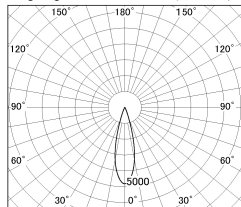

Installation	Recessed mount
Type	Cledy versa L-G Antiglare (DD126_AG-LX)
Fixture wattage	14W
Beam angle	26deg
Color Temp.	3000K
CRI	Ra>90
Luminous	1217 lm
Body	Die-castaluminumalloy
Body finish	N/A
Trim finish	Black
Reflector finish	Mirror
IP Rate	IP20
Light source	COB module
Input Voltage	AC220~240V
Dimming Type	Non-Dimmable
Certificate	CE,CCC
Cut Hole	100mm

■ Lighting Distribution Curve (cd/1000 lm)

φ	Illuminance Angle	Beam Angle	Vertical Illuminance (lx)
	25°	26°	23580
440			5890
1			2620
880			1470
2			940
1330			650
3			480
1770			370
m	1	1 2