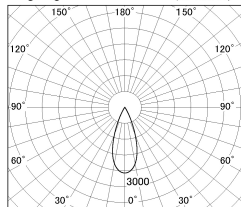

Installation	Recessed mount
Type	Cledy versa L-G Antiglare (DD126_AG-LX)
Fixture wattage	14W
Beam angle	38deg
Color Temp.	3000K
CRI	Ra>90
Luminous	1164 lm
Body	Die-cast aluminum alloy
Body finish	N/A
Trim finish	Black
Reflector finish	Mirror
IP Rate	IP20
Light source	COB module
Input Voltage	AC220~240V
Dimming Type	Non-Dimmable
Certificate	CE,CCC
Cut Hole	100mm

■ Lighting Distribution Curve (cd/1000 lm)