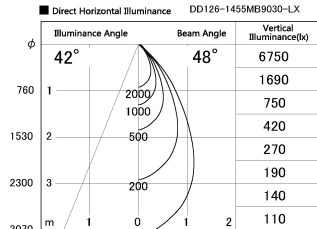

Item no. DD126-1455MB9030-LX

Series Name: Cledy versa L-G Antiglare
(DD126_AG-LX)

Installation	Recessed mount
Type	Cledy versa L-G Antiglare (DD126_AG-LX)
Fixture wattage	14W
Beam angle	48deg
Color Temp.	3000K
CRI	Ra>90
Luminous	1107 lm
Body	Die-cast aluminum alloy
Body finish	N/A
Trim finish	Black
Reflector finish	Mirror
IP Rate	IP20
Light source	COB module
Input Voltage	AC220~240V
Dimming Type	Non-Dimmable
Certificate	CE,CCC
Cut Hole	100mm