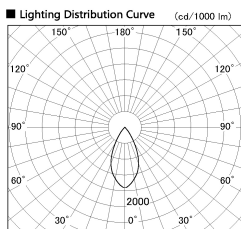

Item no. DD126-1455MB9030-LX

Series Name: Cledy versa L-G Antiglare
(DD126_AG-LX)

Installation	Recessed mount
Type	Cledy versa L-G Antiglare (DD126_AG-LX)
Fixture wattage	14W
Beam angle	48deg
Color Temp.	3000K
CRI	Ra>90
Luminous	1107 lm
Body	Die-cast aluminum alloy
Body finish	N/A
Trim finish	Black
Reflector finish	Mirror
IP Rate	IP20
Light source	COB module
Input Voltage	AC220~240V
Dimming Type	Non-Dimmable
Certificate	CE,CCC
Cut Hole	100mm