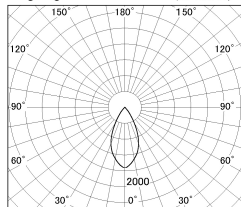

Installation	Recessed mount
Type	Cledy versa L-G Antiglare (DD126_AG-LX)
Fixture wattage	14W
Beam angle	48deg
Color Temp.	3000K
CRI	Ra>90
Luminous	1107 lm
Body	Die-cast aluminum alloy
Body finish	N/A
Trim finish	Black
Reflector finish	Mirror
IP Rate	IP20
Light source	COB module
Input Voltage	AC220~240V
Dimming Type	Non-Dimmable
Certificate	CE,CCC
Cut Hole	100mm

■ Lighting Distribution Curve (cd/1000 lm)