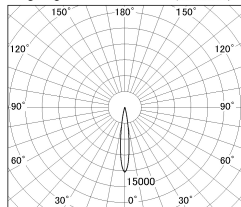

Installation	Recessed mount
Type	Cledy versa L-G Antiglare (DD126_AG-LX)
Fixture wattage	7.4W
Beam angle	14deg
Color Temp.	3000K
CRI	Ra>90
Luminous	557 lm
Body	Die-castaluminumalloy
Body finish	N/A
Trim finish	Black
Reflector finish	Mirror
IP Rate	IP20
Light source	COB module
Input Voltage	AC220~240V
Dimming Type	Non-Dimmable
Certificate	CE,CCC
Cut Hole	100mm

■ Lighting Distribution Curve (cd./1000 lm)

φ	Illuminance Angle	Beam Angle	Vertical Illuminance(lx)
	14°	14°	27460
240			6860
1			3050
480			1720
2			1100
730			760
3			560
980			430