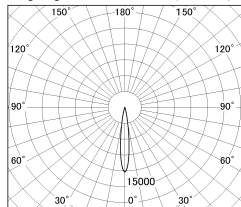

Installation	Recessed mount
Type	Cledy versa L-G Antiglare (DD126_AG-LX)
Fixture wattage	7.4W
Beam angle	14deg
Color Temp.	3000K
CRI	Ra>90
Luminous	557 lm
Body	Die-castaluminumalloy
Body finish	N/A
Trim finish	Black
Reflector finish	Mirror
IP Rate	IP20
Light source	COB module
Input Voltage	AC220~240V
Dimming Type	Non-Dimmable
Certificate	CE,CCC
Cut Hole	100mm

■ Lighting Distribution Curve (cd/1000 lm)

φ	Illuminance Angle	Beam Angle	Vertical Illuminance(lx)
	14°	14°	27460
240			6860
1			3050
480			1720
2			1100
730			760
3			560
980			430