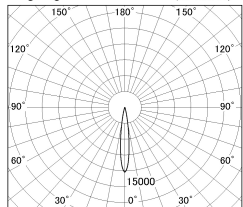

Installation	Recessed mount
Type	Cledy versa L-G Antiglare (DD126_AG-LX)
Fixture wattage	7.4W
Beam angle	14deg
Color Temp.	3000K
CRI	Ra>90
Luminous	557 lm
Body	Die-castaluminumalloy
Body finish	N/A
Trim finish	Black
Reflector finish	Mirror
IP Rate	IP20
Light source	COB module
Input Voltage	AC220~240V
Dimming Type	Non-Dimmable
Certificate	CE,CCC
Cut Hole	100mm

■ Lighting Distribution Curve (cd/1000 lm)

φ	Illuminance Angle	Beam Angle	Vertical Illuminance(lx)
	14°	14°	27460
240			6860
1			3050
480			1720
2			1100
730			760
3			560
980			430