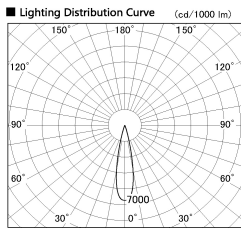

Item no. DD126-0825MB9030-LX

Series Name: Cledy versa L-G Antiglare
(DD126_AG-LX)

Installation	Recessed mount
Type	Cledy versa L-G Antiglare (DD126_AG-LX)
Fixture wattage	7.4W
Beam angle	22deg
Color Temp.	3000K
CRI	Ra>90
Luminous	616 lm
Body	Die-cast aluminum alloy
Body finish	N/A
Trim finish	Black
Reflector finish	Mirror
IP Rate	IP20
Light source	COB module
Input Voltage	AC220~240V
Dimming Type	Non-Dimmable
Certificate	CE,CCC
Cut Hole	100mm