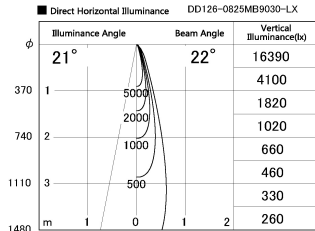

Item no. DD126-0825MB9030-LX

Series Name: Cledy versa L-G Antiglare
(DD126_AG-LX)

Installation	Recessed mount
Type	Cledy versa L-G Antiglare (DD126_AG-LX)
Fixture wattage	7.4W
Beam angle	22deg
Color Temp.	3000K
CRI	Ra>90
Luminous	616 lm
Body	Die-cast aluminum alloy
Body finish	N/A
Trim finish	Black
Reflector finish	Mirror
IP Rate	IP20
Light source	COB module
Input Voltage	AC220~240V
Dimming Type	Non-Dimmable
Certificate	CE,CCC
Cut Hole	100mm