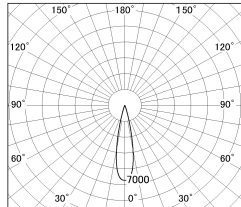

Installation	Recessed mount
Type	Cledy versa L-G Antiglare (DD126_AG-LX)
Fixture wattage	7.4W
Beam angle	22deg
Color Temp.	3000K
CRI	Ra>90
Luminous	616 lm
Body	Die-castaluminumalloy
Body finish	N/A
Trim finish	Black
Reflector finish	Mirror
IP Rate	IP20
Light source	COB module
Input Voltage	AC220~240V
Dimming Type	Non-Dimmable
Certificate	CE,CCC
Cut Hole	100mm

■ Lighting Distribution Curve (cd/1000 lm)

φ	Illuminance Angle	Beam Angle	Vertical Illuminance (lx)		
370	21°	22°	16390		
1			4100		
740			1820		
2			1020		
1110			660		
3			460		
1480			330		
m	1	0	1	2	260