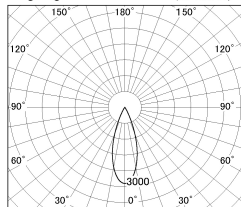

Installation	Recessed mount
Type	Cledy versa L-G Antiglare (DD126_AG-LX)
Fixture wattage	7.4W
Beam angle	34deg
Color Temp.	3000K
CRI	Ra>90
Luminous	590 lm
Body	Die-castaluminumalloy
Body finish	N/A
Trim finish	Black
Reflector finish	Mirror
IP Rate	IP20
Light source	COB module
Input Voltage	AC220~240V
Dimming Type	Non-Dimmable
Certificate	CE,CCC
Cut Hole	100mm

■ Lighting Distribution Curve (cd/1000 lm)