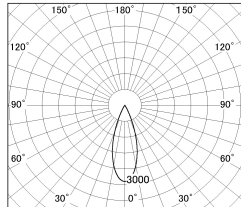

Installation	Recessed mount
Type	Cledy versa L-G Antiglare (DD126_AG-LX)
Fixture wattage	7.4W
Beam angle	34deg
Color Temp.	3000K
CRI	Ra>90
Luminous	590 lm
Body	Die-cast aluminum alloy
Body finish	N/A
Trim finish	Black
Reflector finish	Mirror
IP Rate	IP20
Light source	COB module
Input Voltage	AC220~240V
Dimming Type	Non-Dimmable
Certificate	CE,CCC
Cut Hole	100mm

■ Lighting Distribution Curve (cd/1000 lm)