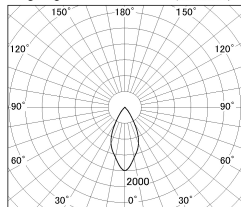

Installation	Recessed mount
Type	Cledy versa L-G Antiglare (DD126_AG-LX)
Fixture wattage	7.4W
Beam angle	48deg
Color Temp.	3000K
CRI	Ra>90
Luminous	558 lm
Body	Die-castaluminumalloy
Body finish	N/A
Trim finish	Black
Reflector finish	Mirror
IP Rate	IP20
Light source	COB module
Input Voltage	AC220~240V
Dimming Type	Non-Dimmable
Certificate	CE,CCC
Cut Hole	100mm

■ Lighting Distribution Curve (cd./1000 lm)