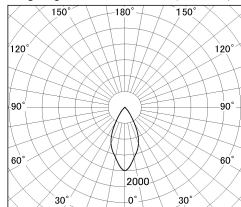

Installation	Recessed mount
Type	Cledy versa L-G Antiglare (DD126_AG-LX)
Fixture wattage	7.4W
Beam angle	48deg
Color Temp.	3000K
CRI	Ra>90
Luminous	558 lm
Body	Die-cast aluminum alloy
Body finish	N/A
Trim finish	Black
Reflector finish	Mirror
IP Rate	IP20
Light source	COB module
Input Voltage	AC220~240V
Dimming Type	Non-Dimmable
Certificate	CE,CCC
Cut Hole	100mm

■ Lighting Distribution Curve (cd/1000 lm)