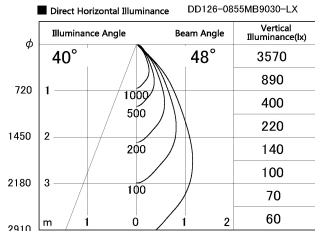

Item no. DD126-0855MB9030-LX

Series Name: Cledy versa L-G Antiglare
(DD126_AG-LX)

Installation	Recessed mount
Type	Cledy versa L-G Antiglare (DD126_AG-LX)
Fixture wattage	7.4W
Beam angle	48deg
Color Temp.	3000K
CRI	Ra>90
Luminous	558 lm
Body	Die-castaluminumalloy
Body finish	N/A
Trim finish	Black
Reflector finish	Mirror
IP Rate	IP20
Light source	COB module
Input Voltage	AC220~240V
Dimming Type	Non-Dimmable
Certificate	CE,CCC
Cut Hole	100mm