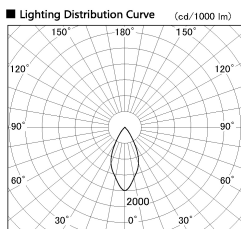

Item no. DD126-0855MB9030-LX

Series Name: Cledy versa L-G Antiglare
(DD126_AG-LX)

Installation	Recessed mount
Type	Cledy versa L-G Antiglare (DD126_AG-LX)
Fixture wattage	7.4W
Beam angle	48deg
Color Temp.	3000K
CRI	Ra>90
Luminous	558 lm
Body	Die-castaluminumalloy
Body finish	N/A
Trim finish	Black
Reflector finish	Mirror
IP Rate	IP20
Light source	COB module
Input Voltage	AC220~240V
Dimming Type	Non-Dimmable
Certificate	CE,CCC
Cut Hole	100mm