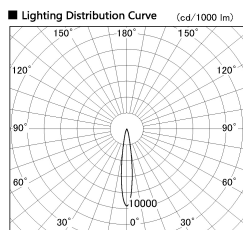

Item no. DD126-4015MB9035-LX

Series Name: Cledy versa L-G Antiglare  
(DD126\_AG-LX)

Installation	Recessed mount
Type	Cledy versa L-G Antiglare (DD126_AG-LX)
Fixture wattage	38.5W
Beam angle	15deg
Color Temp.	3500K
CRI	Ra>90
Luminous	3288 lm
Body	Die-castaluminumalloy
Body finish	N/A
Trim finish	Black
Reflector finish	Mirror
IP Rate	IP20
Light source	COB module
Input Voltage	AC220~240V
Dimming Type	Non-Dimmable
Certificate	CE,CCC
Cut Hole	150mm

■ Direct Horizontal Illuminance DD126-4015MB9035-LX

φ	Illuminance Angle	Beam Angle	Vertical Illuminance(lx)		
	14°	15°	128280		
240	50000		32070		
1	20000		14250		
490	10000		8020		
2	5000		5130		
730			3560		
3			2620		
980			2000		
m	1	0	1	2	2000