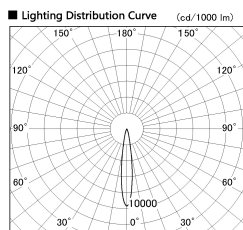

Item no. DD126-3715MB9035-LX

Series Name: Cledy versa L-G Antiglare
(DD126_AG-LX)

Installation	Recessed mount
Type	Cledy versa L-G Antiglare (DD126_AG-LX)
Fixture wattage	35.5W
Beam angle	15deg
Color Temp.	3500K
CRI	Ra>90
Luminous	3141 lm
Body	Die-castaluminumalloy
Body finish	N/A
Trim finish	Black
Reflector finish	Mirror
IP Rate	IP20
Light source	COB module
Input Voltage	AC220~240V
Dimming Type	Non-Dimmable
Certificate	CE,CCC
Cut Hole	150mm

■ Direct Horizontal Illuminance DD126-3715MB9035-LX

φ	Illuminance Angle	Beam Angle	Vertical Illuminance(lx)
	14°	15°	122540
240	50000		30640
1	20000		13620
490	10000		7660
2	5000		4900
730			3400
3			2500
980			1910
m			