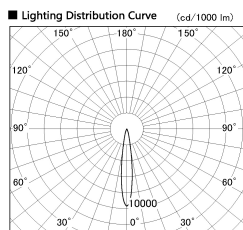

Item no. DD126-3715MB9035-LX

Series Name: Cledy versa L-G Antiglare
(DD126_AG-LX)

Installation	Recessed mount
Type	Cledy versa L-G Antiglare (DD126_AG-LX)
Fixture wattage	35.5W
Beam angle	15deg
Color Temp.	3500K
CRI	Ra>90
Luminous	3141 lm
Body	Die-castaluminumalloy
Body finish	N/A
Trim finish	Black
Reflector finish	Mirror
IP Rate	IP20
Light source	COB module
Input Voltage	AC220~240V
Dimming Type	Non-Dimmable
Certificate	CE,CCC
Cut Hole	150mm

■ Direct Horizontal Illuminance DD126-3715MB9035-LX

φ	Illuminance Angle	Beam Angle	Vertical Illuminance(lx)
	14°	15°	122540
240	5000		30640
1	2000		13620
490	1000		7660
2	500		4900
730			3400
3			2500
980			1910
m			