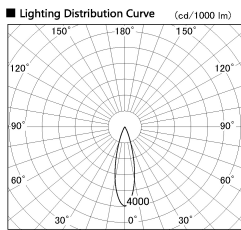

Item no. DD126-3725MB9035-LX

Series Name: Cledy versa L-G Antiglare
(DD126_AG-LX)

Installation	Recessed mount
Type	Cledy versa L-G Antiglare (DD126_AG-LX)
Fixture wattage	35.5W
Beam angle	27deg
Color Temp.	3500K
CRI	Ra>90
Luminous	3316 lm
Body	Die-castaluminumalloy
Body finish	N/A
Trim finish	Black
Reflector finish	Mirror
IP Rate	IP20
Light source	COB module
Input Voltage	AC220~240V
Dimming Type	Non-Dimmable
Certificate	CE,CCC
Cut Hole	150mm