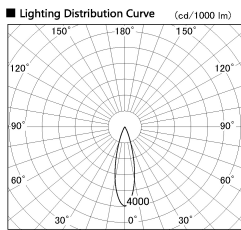

Item no. DD126-3725MB9035-LX

Series Name: Cledy versa L-G Antiglare
(DD126_AG-LX)

■ Direct Horizontal Illuminance DD126-3725MB9035-LX

φ	Illuminance Angle	Beam Angle	Vertical Illuminance(lx)		
			1	2	
440	25°	27°	52900	13220	
880			20000	5880	
			10000	3310	
1330			5000	2120	
			2000	1470	
1770				1080	
m	1	1 0 0	1	2	830

Installation	Recessed mount
Type	Cledy versa L-G Antiglare (DD126_AG-LX)
Fixture wattage	35.5W
Beam angle	27deg
Color Temp.	3500K
CRI	Ra>90
Luminous	3316 lm
Body	Die-castaluminumalloy
Body finish	N/A
Trim finish	Black
Reflector finish	Mirror
IP Rate	IP20
Light source	COB module
Input Voltage	AC220~240V
Dimming Type	Non-Dimmable
Certificate	CE,CCC
Cut Hole	150mm