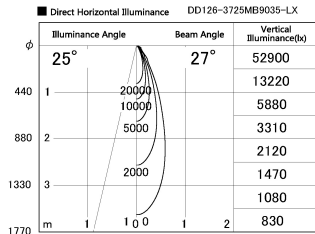

Item no. DD126-3725MB9035-LX

Series Name: Cledy versa L-G Antiglare
(DD126_AG-LX)

Installation	Recessed mount
Type	Cledy versa L-G Antiglare (DD126_AG-LX)
Fixture wattage	35.5W
Beam angle	27deg
Color Temp.	3500K
CRI	Ra>90
Luminous	3316 lm
Body	Die-castaluminumalloy
Body finish	N/A
Trim finish	Black
Reflector finish	Mirror
IP Rate	IP20
Light source	COB module
Input Voltage	AC220~240V
Dimming Type	Non-Dimmable
Certificate	CE,CCC
Cut Hole	150mm