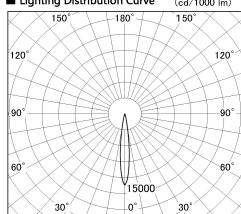

Installation	Recessed mount
Type	Cledy versa L-G Antiglare (DD126_AG-LX)
Fixture wattage	24W
Beam angle	14deg
Color Temp.	3500K
CRI	Ra>90
Luminous	1769 lm
Body	Die-castaluminumalloy
Body finish	N/A
Trim finish	Black
Reflector finish	Mirror
IP Rate	IP20
Light source	COB module
Input Voltage	AC220~240V
Dimming Type	Non-Dimmable
Certificate	CE,CCC
Cut Hole	125mm

■ Lighting Distribution Curve (cd./1000 lm)