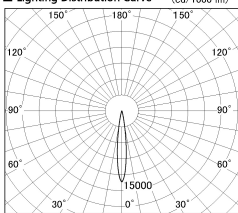

■ Lighting Distribution Curve (cd./1000 lm)