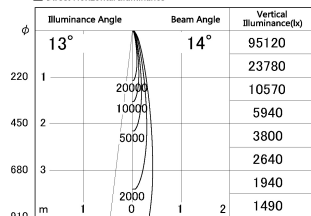

Item no. DD126-2515MB9035-LX

Series Name: Cledy versa L-G Antiglare
(DD126_AG-LX)

■ Lighting Distribution Curve (cd./1000 lm)

Installation	Recessed mount
Type	Cledy versa L-G Antiglare (DD126_AG-LX)
Fixture wattage	24W
Beam angle	14deg
Color Temp.	3500K
CRI	Ra>90
Luminous	1769 lm
Body	Die-castaluminumalloy
Body finish	N/A
Trim finish	Black
Reflector finish	Mirror
IP Rate	IP20
Light source	COB module
Input Voltage	AC220~240V
Dimming Type	Non-Dimmable
Certificate	CE,CCC
Cut Hole	125mm