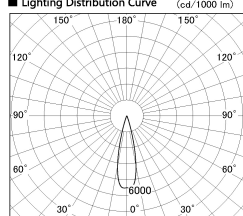

Installation	Recessed mount
Type	Cledy versa L-G Antiglare (DD126_AG-LX)
Fixture wattage	24W
Beam angle	25deg
Color Temp.	3500K
CRI	Ra>90
Luminous	1930 lm
Body	Die-castaluminumalloy
Body finish	N/A
Trim finish	Black
Reflector finish	Mirror
IP Rate	IP20
Light source	COB module
Input Voltage	AC220~240V
Dimming Type	Non-Dimmable
Certificate	CE,CCC
Cut Hole	125mm

■ Lighting Distribution Curve (cd./1000 lm)