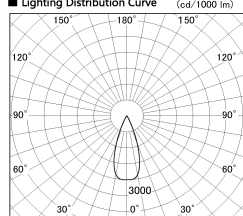

Installation	Recessed mount
Type	Cledy versa L-G Antiglare (DD126_AG-LX)
Fixture wattage	24W
Beam angle	38deg
Color Temp.	3500K
CRI	Ra>90
Luminous	1949 lm
Body	Die-castaluminumalloy
Body finish	N/A
Trim finish	Black
Reflector finish	Mirror
IP Rate	IP20
Light source	COB module
Input Voltage	AC220~240V
Dimming Type	Non-Dimmable
Certificate	CE,CCC
Cut Hole	125mm

■ Lighting Distribution Curve (cd./1000 lm)