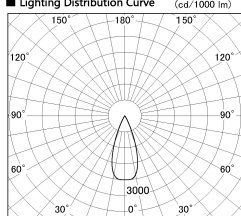

Installation	Recessed mount
Type	Cledy versa L-G Antiglare (DD126_AG-LX)
Fixture wattage	24W
Beam angle	38deg
Color Temp.	3500K
CRI	Ra>90
Luminous	1949 lm
Body	Die-castaluminumalloy
Body finish	N/A
Trim finish	Black
Reflector finish	Mirror
IP Rate	IP20
Light source	COB module
Input Voltage	AC220~240V
Dimming Type	Non-Dimmable
Certificate	CE,CCC
Cut Hole	125mm

■ Lighting Distribution Curve (cd./1000 lm)