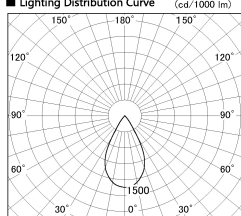

Installation	Recessed mount
Type	Cledy versa L-G Antiglare (DD126_AG-LX)
Fixture wattage	24W
Beam angle	55deg
Color Temp.	3500K
CRI	Ra>90
Luminous	1804 lm
Body	Die-castaluminumalloy
Body finish	N/A
Trim finish	Black
Reflector finish	Mirror
IP Rate	IP20
Light source	COB module
Input Voltage	AC220~240V
Dimming Type	Non-Dimmable
Certificate	CE,CCC
Cut Hole	125mm

■ Lighting Distribution Curve (cd./1000 lm)