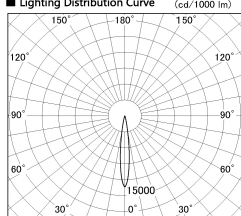

Installation	Recessed mount
Type	Cledy versa L-G Antiglare (DD126_AG-LX)
Fixture wattage	18.6W
Beam angle	14deg
Color Temp.	3500K
CRI	Ra>90
Luminous	1414 lm
Body	Die-castaluminumalloy
Body finish	N/A
Trim finish	Black
Reflector finish	Mirror
IP Rate	IP20
Light source	COB module
Input Voltage	AC220~240V
Dimming Type	Non-Dimmable
Certificate	CE,CCC
Cut Hole	125mm

■ Lighting Distribution Curve (cd./1000 lm)

Illuminance Angle	Beam Angle	Vertical Illuminance(lx)
13°	14°	76030
1		19010
	2000	8450
2	10000	4750
	5000	3040
3		2110
680	2000	1550
910	0	1190