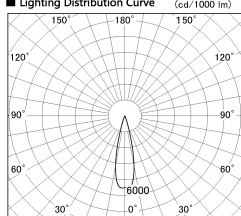

Installation	Recessed mount
Type	Cledy versa L-G Antiglare (DD126_AG-LX)
Fixture wattage	18.6W
Beam angle	25deg
Color Temp.	3500K
CRI	Ra>90
Luminous	1546 lm
Body	Die-castaluminumalloy
Body finish	N/A
Trim finish	Black
Reflector finish	Mirror
IP Rate	IP20
Light source	COB module
Input Voltage	AC220~240V
Dimming Type	Non-Dimmable
Certificate	CE,CCC
Cut Hole	125mm

■ Lighting Distribution Curve (cd./1000 lm)